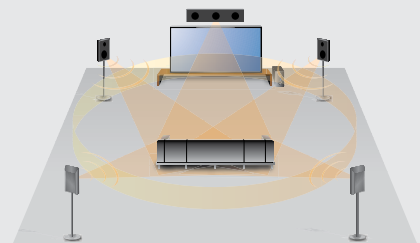

CSP96

300W 5.1-CHANNEL HOME THEATER SPEAKER SYSTEM

- Experience 300 watts of home theater surround sound*
- Designed for use with 5.1-channel DVD players, computer systems, and more
- Integrated amplifier with 2 connection options (RCA stereo and RCA 5.1-channel)
- Built-in switch allows you to easily change between audio connections
- Full-range satellite speakers with 3" drivers (40W peak output x 5)
- Wood subwoofer with tuned port for deep bass response (100W peak output)
- Independent volume, treble, and bass controls
- Magnetic shielding
- Wall-mountable or desktop design

300
WATTS

*300 Watts Total Output Power:
Satellites - 40W (4 Ohms at 1kHz, THD 10%)
Subwoofer - 100W (8 Ohms at 100Hz, THD 10%)

COBY®

www.cobyusa.com and www.ecoby.com

©2008 COBY ELECTRONICS CORPORATION. All Rights Reserved. Coby is a trademark of Coby Electronics Corporation. All other trademarks are the property of their respective owners unless otherwise noted. Features and specifications are subject to change without prior notification. Printed in the USA.